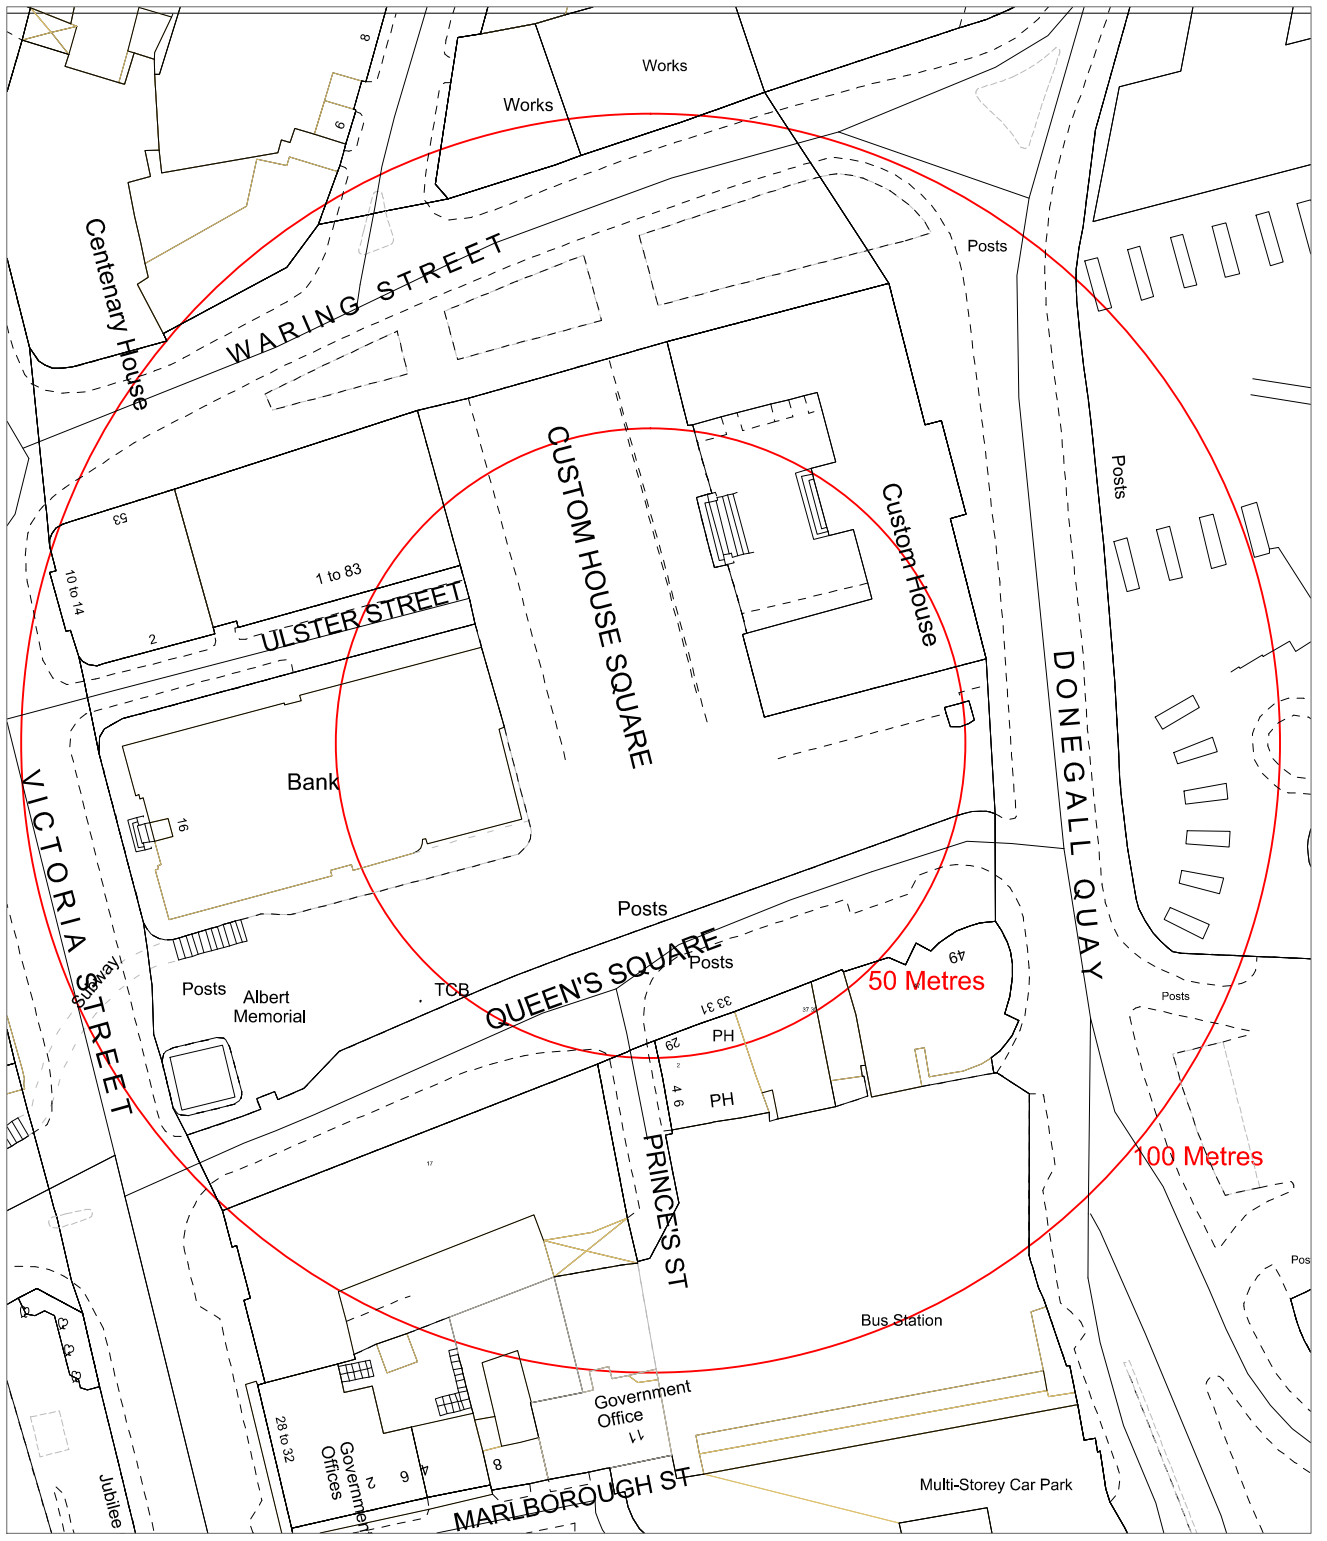

# Building Control Service

Belfast Mapping Data v3.0  
Prepared by I.S.B.  
Based upon the Ordnance Survey  
Of Northern Ireland map with the  
permission of the Director & Chief Executive.  
© CROWN COPYRIGHT 2003

DRAWN BY MT  
DATE 07/03/2017

## Custom House Square

SCALE 1:1250